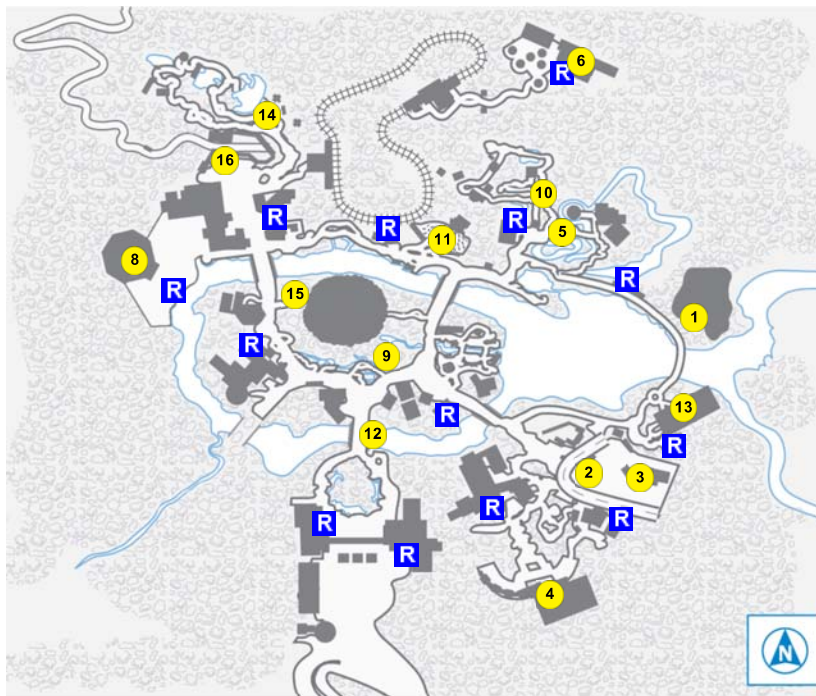

Animal Kingdom Unofficial Guide One-Day Touring Plan

Park:
Disney's Animal Kingdom

A Premium Touring Plan from TouringPlans.com
Viewed on February 9, 2015

Plan Summary:

This is the standard one-day touring plan of the park, and includes all major shows and attractions. Fastpass+ Reservation suggestions: Dinosaur: 9AM-10AM; Kali River Rapids 10:00-11:00 AM; Kilimanjaro Safaris 5:45-6:45PM.

Additional Notes:

This plan can accommodate almost any set of FastPass+ reservation times. Simply add your FastPass+ reservation information below in the section titled "Fastpass+ Options."

Your Plan Steps

STEP

1) Expedition Everest - Legend of the Forbidden Mountain

2) TriceraTop Spin

Notes: Ride TriceraTop Spin if you have small children in your group.

3) Primeval Whirl

Notes: Ride Primeval Whirl.

4) DINOSAUR

Notes: Follow the signs to Dinosaur and ride.

5) Kali River Rapids

Notes: Ride Kali River Rapids.

6) Conservation Station

Notes: Take the Wildlife Express Train from Africa to Conservation Station and Rafiki's Planet Watch. Tour the areas and take the train back to Africa.