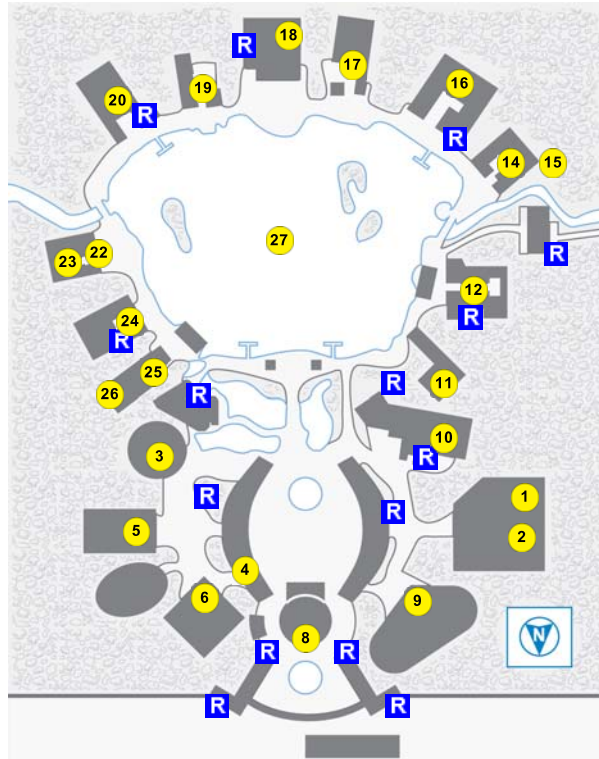

Epcot One-Day Touring Plan for Adults

Park: Starts at Main Entrance
Epcot

A Premium Touring Plan from TouringPlans.com

Viewed on February 9, 2015

Plan Summary:

The standard one-day touring plan of Epcot from the current Unofficial Guide, with suggestions for FastPass+ attractions and reservation times. Includes Soarin', Test Track, Mission: Space, all of the World Showcase countries, and Agent P's World Showcase Adventure.

Additional Notes:

Suggested start times for FastPass+ reservations: Test Track=9:15 AM; Mission:Space (Orange)=10:15 AM; Spaceship Earth=1 PM.

Your Plan Steps

STEP

1) Soarin'

2) Living with the Land

3) Test Track Presented by Chevrolet

4) Sum of All Thrills (in Innoventions East)

5) Mission: SPACE Orange

6) Ellen's Energy Adventure

7) Eat lunch

** Staying inside the park