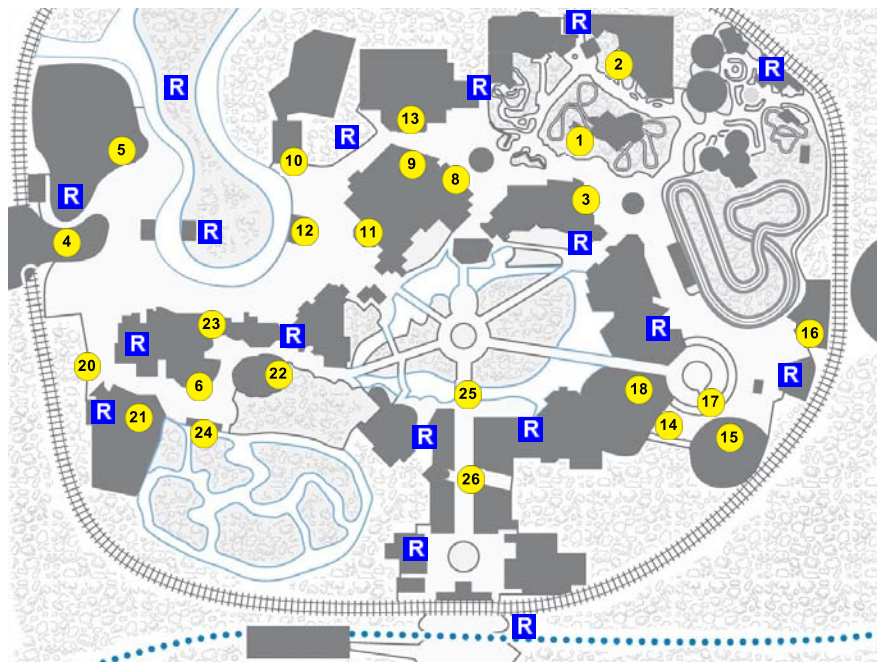

Magic Kingdom Unofficial Guide Adult One-Day Touring Plan

Park:
Magic Kingdom

A Premium Touring Plan from TouringPlans.com
Viewed on February 9, 2015

Plan Summary:

From the Unofficial Guide book, this is the standard one-day adult touring plan. Includes all major rides and shows, and is a great basis for creating your own one-day plan. Arrive at the entrance to the Magic Kingdom 50 minutes (Disney resort guests) to 70 minutes (non-Disney resort guests) before opening. Get guide maps and the daily entertainment schedule. During days of peak attendance, the Magic Kingdom may open at 8 am or earlier. If touring during a holiday, try our holiday plans.

Additional Notes:

Suggested start times for FastPass+ reservations: Big Thunder Mountain Railroad=9:30 AM; Peter Pan's Flight=12 noon; Space Mountain=3:30 PM.

Your Plan Steps

STEP

1) Seven Dwarfs Mine Train

2) Under the Sea ~ Journey of the Little Mermaid

3) The Many Adventures of Winnie the Pooh

4) Splash Mountain

5) Big Thunder Mountain Railroad

Notes: Ride Big Thunder Mountain Railroad.

6) Walt Disney's Enchanted Tiki Room

Notes: See Enchanted Tiki Room.

7) Eat lunch.

** Staying inside the park